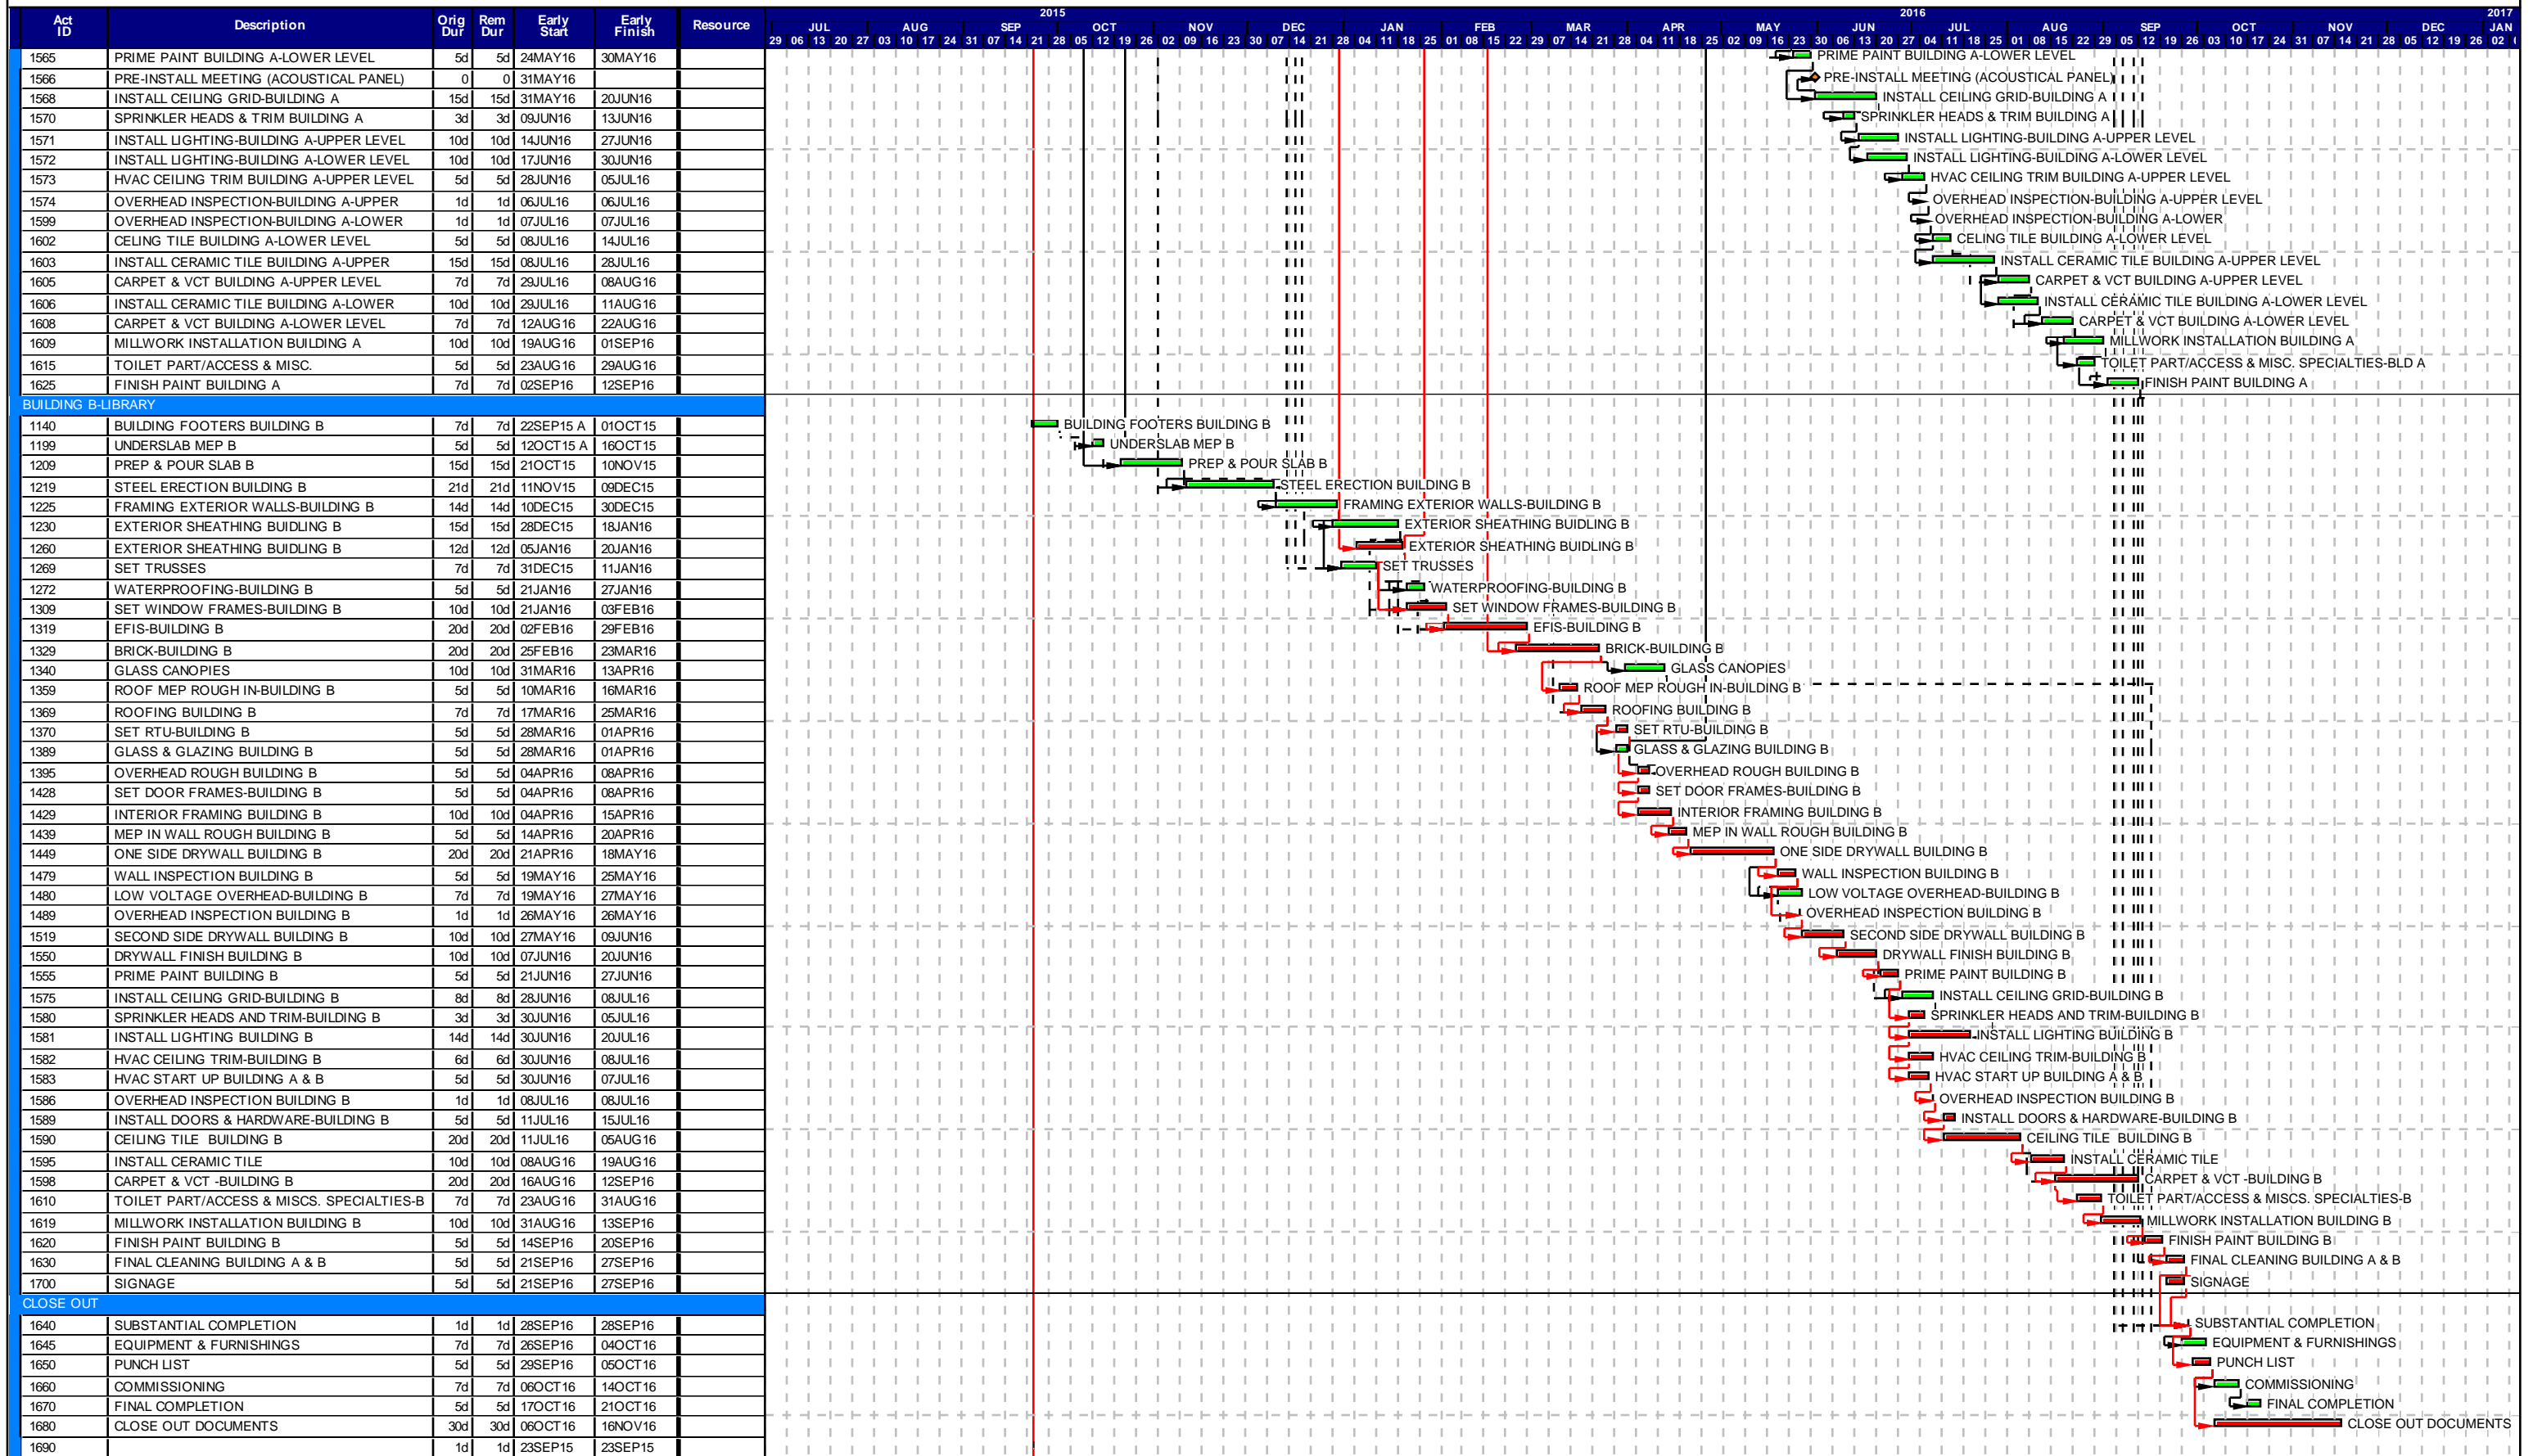

HOGAN CONSTRUCTION GROUP  
Gwinnett/Lilburn Library-City Hall

Start date 29JUN15  
Finish date 16NOV16  
Data date 23SEP15  
Run date 23SEP15  
Page number 1A

HOGAN CONSTRUCTION GROUP  
Gwinnett/Lilburn Library-City Hall

- Early bar
- Target bar
- Progress bar
- Critical bar
- Summary bar
- ◆ Start milestone point
- ◆ Finish milestone point

HOGAN CONSTRUCTION GROUP  
Gwinnett/Lilburn Library-City Hall

Start date	29JUN15
Finish date	16NOV16
Data date	23SEP15
Run date	23SEP15
Page number	2A

HOGAN CONSTRUCTION GROUP  
Gwinnett/Lilburn Library-City Hall

<span style="color: green;">■</span>	Early bar
<span style="color: yellow;">■</span>	Target bar
<span style="color: blue;">■</span>	Progress bar
<span style="color: red;">■</span>	Critical bar
<span style="color: purple;">■</span>	Summary bar
<span style="color: black;">◆</span>	Start milestone point
<span style="color: orange;">◆</span>	Finish milestone point