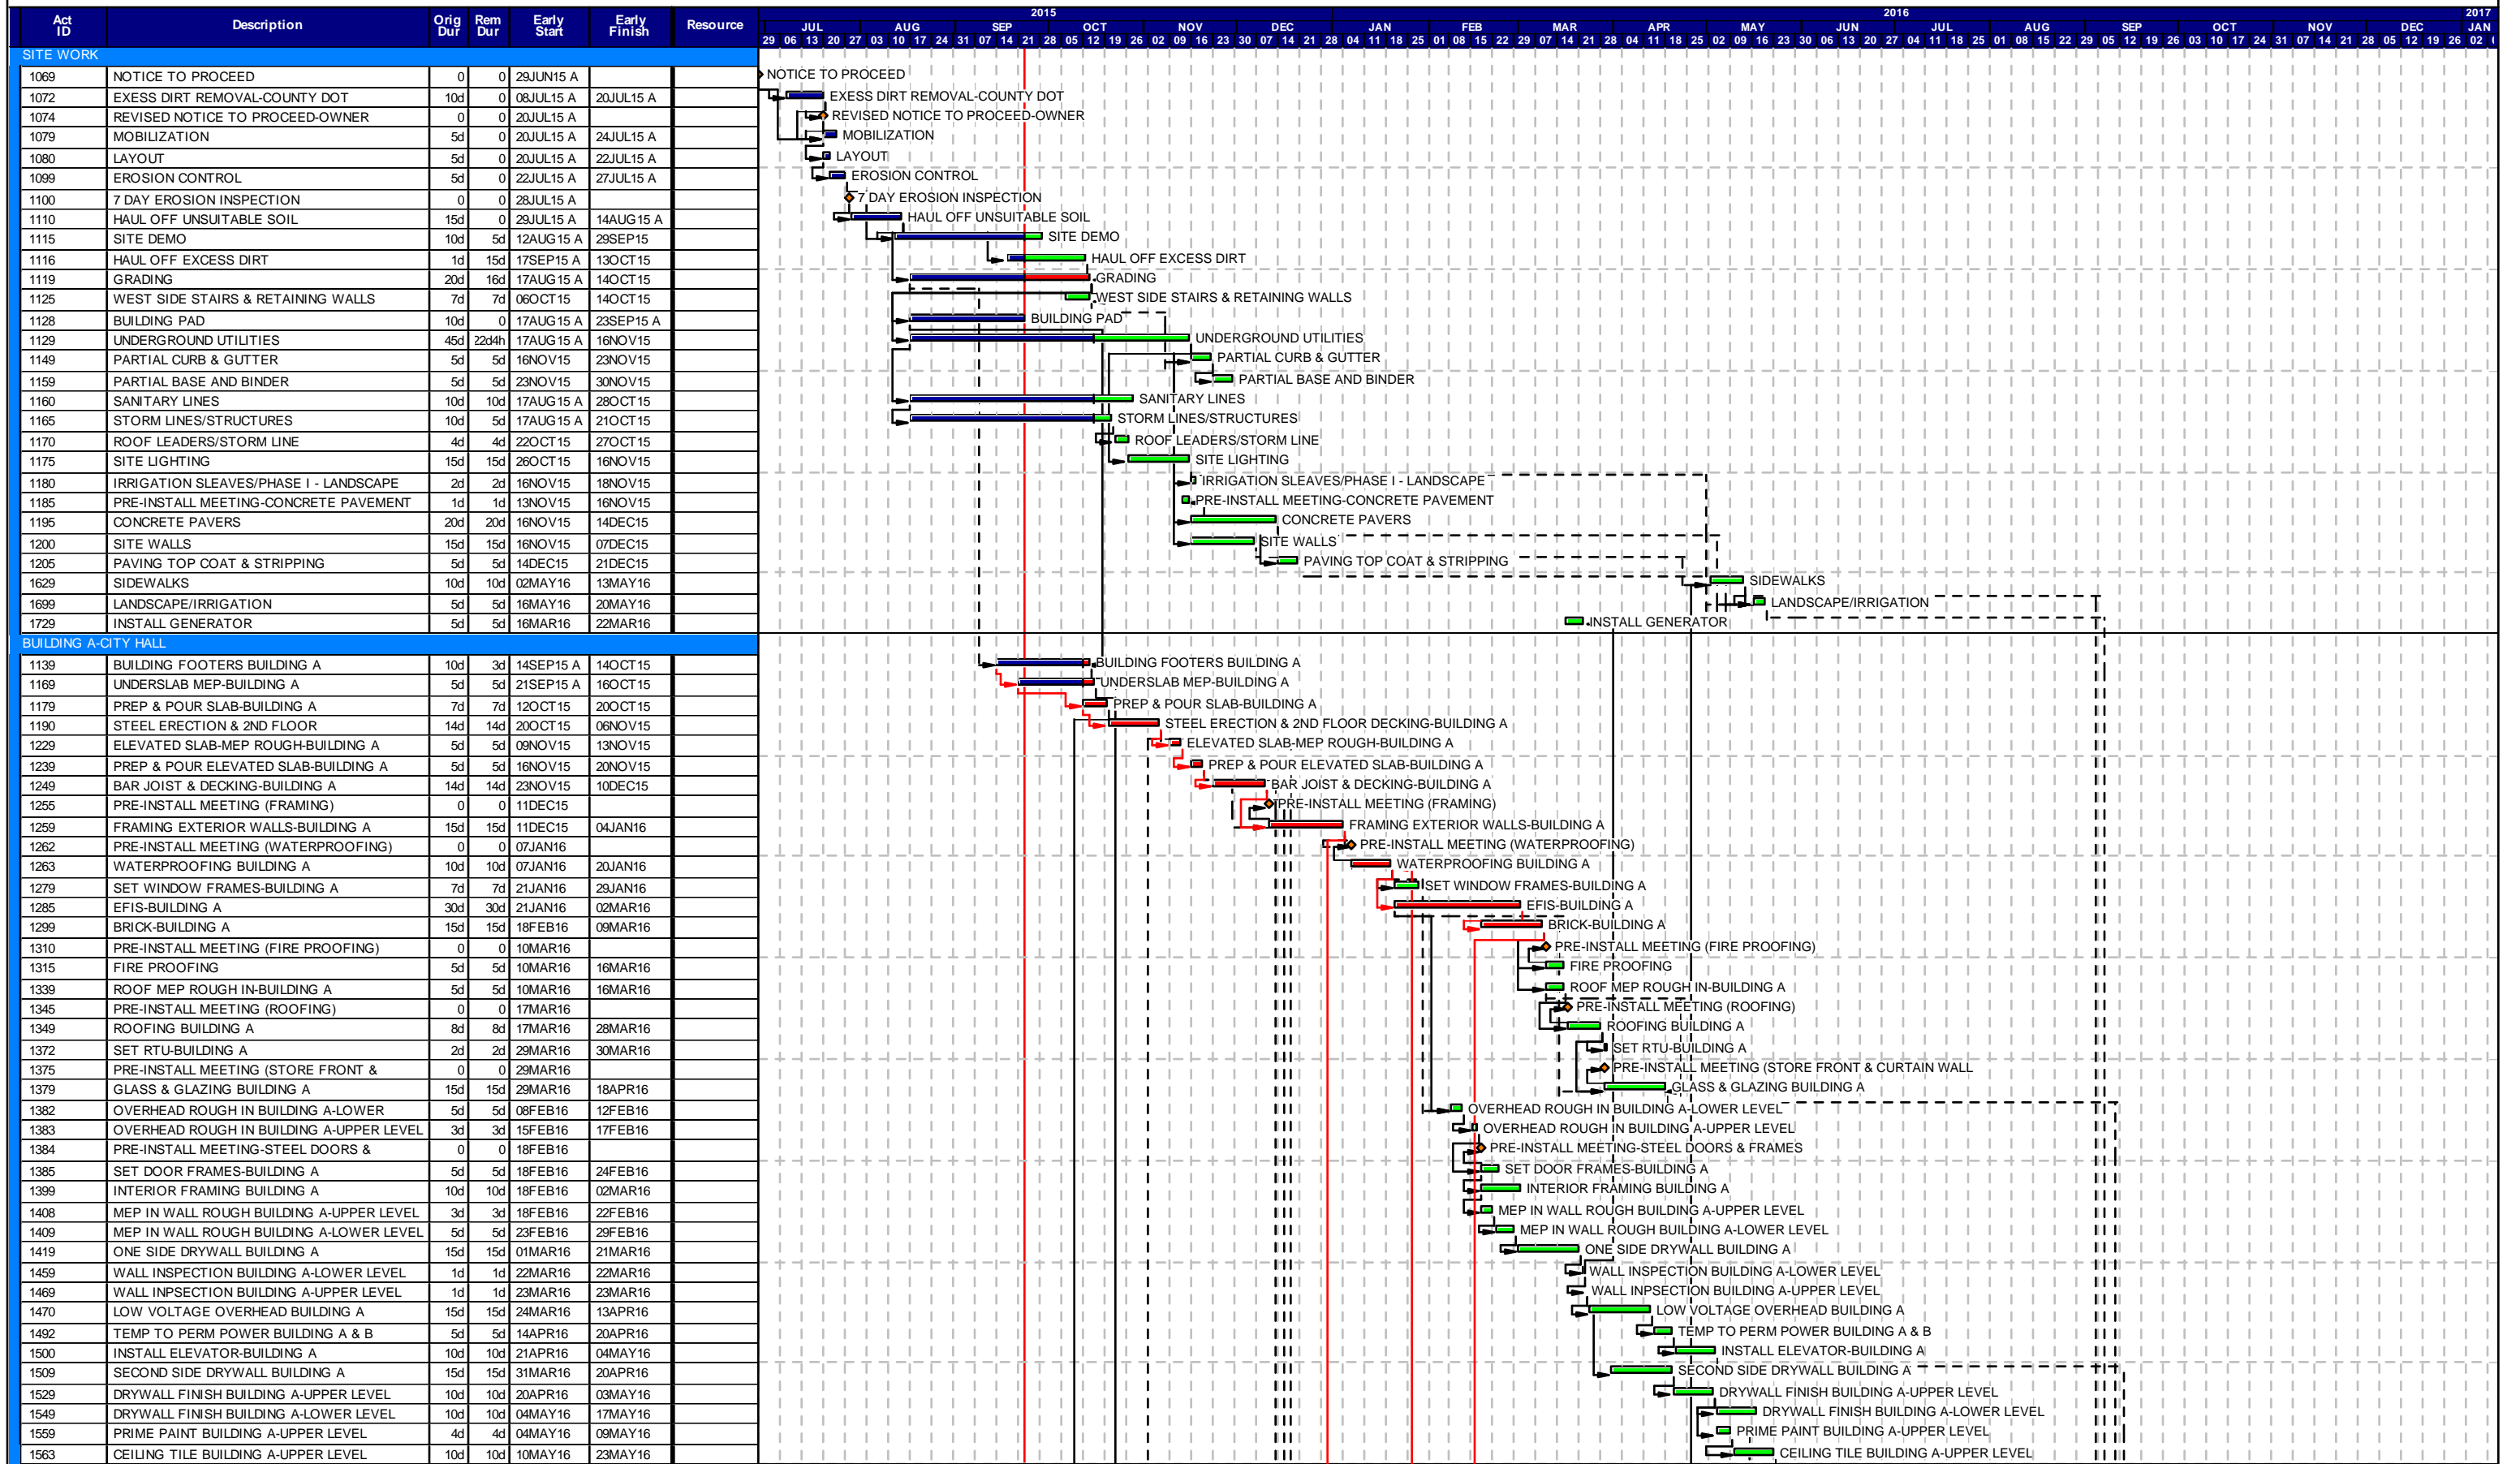

HOGAN CONSTRUCTION GROUP  
Gwinnett/Lilburn Library-City Hall

Start date 29JUN15  
Finish date 16NOV16  
Data date 23SEP15  
Run date 23SEP15  
Page number 1A

HOGAN CONSTRUCTION GROUP  
Gwinnett/Lilburn Library-City Hall

- Early bar
- Target bar
- Progress bar
- Critical bar
- Summary bar
- ◆ Start milestone point
- ◆ Finish milestone point

HOGAN CONSTRUCTION GROUP  
Gwinnett/Lilburn Library-City Hall

Start date	29JUN15
Finish date	16NOV16
Data date	23SEP15
Run date	23SEP15
Page number	2A

HOGAN CONSTRUCTION GROUP  
Gwinnett/Lilburn Library-City Hall

<span style="color: green;">■</span>	Early bar
<span style="color: yellow;">■</span>	Target bar
<span style="color: blue;">■</span>	Progress bar
<span style="color: red;">■</span>	Critical bar
<span style="color: purple;">■</span>	Summary bar
<span style="color: black;">◆</span>	Start milestone point
<span style="color: orange;">◆</span>	Finish milestone point